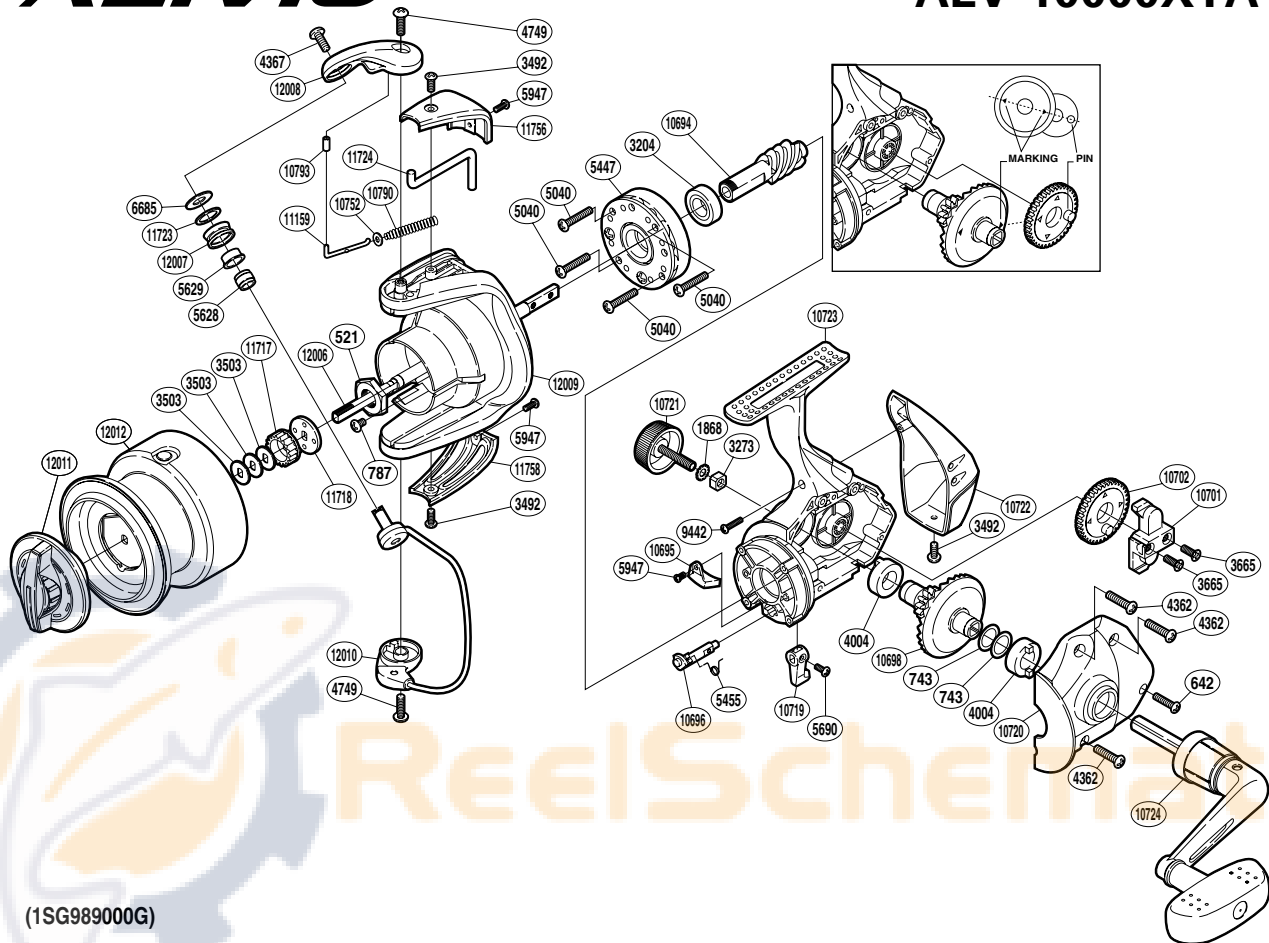

SHIMANO

ALIVIO

ALV-10000XTA

(1SG989000G)

Part No.	Description	Part No.	Description	Part No.	Description
RD 0521	Rotor Nut	RD 5629	Line Roller Bushing	RD10790	Bail Spring
RD 0642	Screw	RD 5690	Screw	RD10793	Bail Arm Collar
RD 0743	Washer	RD 5947	Screw	RD11159	Bail Spring Guide A
RD 0787	Screw	RD 6685	Line Roller Washer	RD11717	Spool Support A
RD 1868	Handle Lock Washer	RD 9442	Screw	RD11718	Spool Support B
RD 3204	Ball Bearing	RD10694	Pinion Gear	RD11723	Line Roller Spacer
RD 3273	Handle Screw Lock	RD10695	Bail Trip Strike	RD11724	Bail Trip Lever
RD 3492	Screw	RD10696	Anti-Reverse Cam	RD11756	Bail Spring Cover
RD 3503	Spool Washer	RD10698	Drive Gear	RD11758	Bail Hold Support Guard
RD 3665	Screw	RD10701	Oscillating Slider	RD12006	Main Shaft
RD 4004	Drive Gear Bushing	RD10702	Oscillating Gear	RD12007	Line Roller
RD 4362	Screw	RD10719	Anti-Reverse Lever	RD12008	Bail Arm
RD 4367	Screw	RD10720	Side Cover	RD12009	Rotor
RD 4749	Screw	RD10721	Handle Screw Cap	RD12010	Bail Assembly
RD 5040	Screw	RD10722	Rear Protector	RD12011	Drag Knob
RD 5447	Roller Clutch Assembly	RD10723	Body	RD12012	Spool Assembly
RD 5455	Anti-Reverse Cam Spring	RD10724	Handle Assembly		
RD 5628	Line Roller Collar	RD10752	Bail Spring Guide A Support		